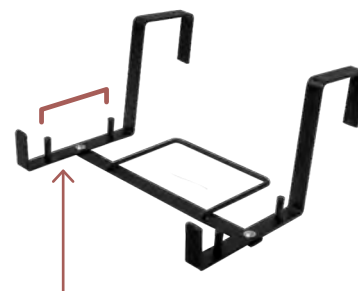

Support with studs to stabilise a perfect fit
*Supporto con perni stabilizzatori
per una tenuta perfetta*