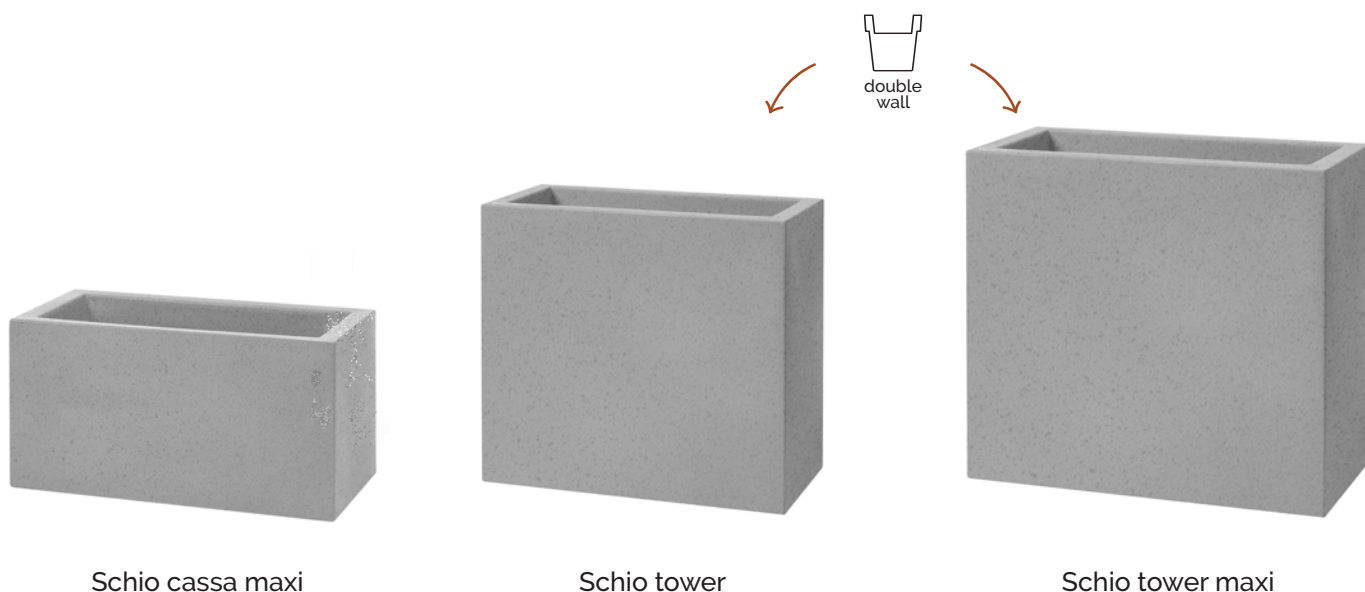

Schio cassa maxi, Schio tower, Schio tower maxi