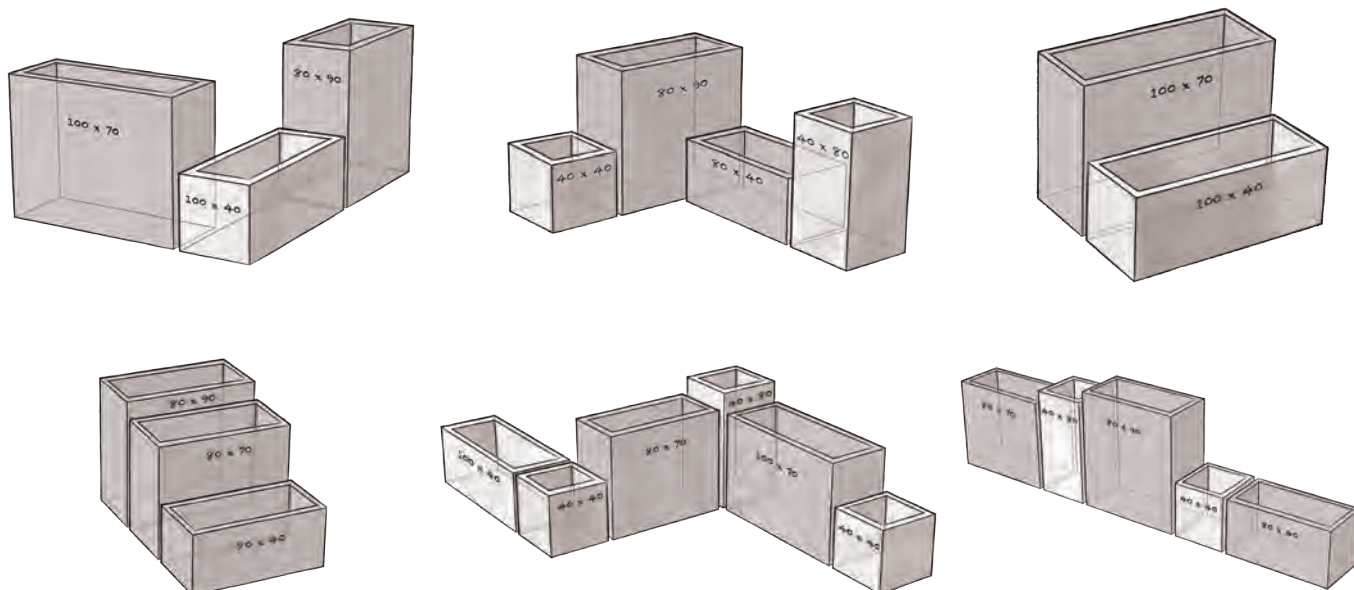

Discover the different possible combinations - *Scopri le diverse possibili combinazioni*

Essential is a modular system designed to define space.

The elements combine freely to create green compositions for urban and residential settings, indoors or outdoors, shaping spaces through balance, proportion and presence.

Essential è un sistema modulare pensato per definire lo spazio.

Gli elementi si combinano liberamente creando composizioni verdi per contesti urbani e residenziali, indoor e outdoor, modellando gli ambienti attraverso equilibrio, proporzione e presenza.