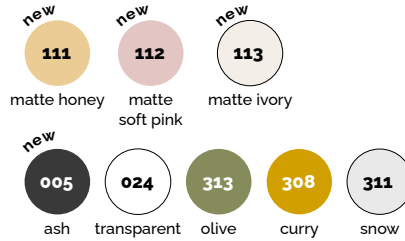

Aura

Astra

Insula

colours for Pebbles / colori per Pebbles

Eclipse

Clear & Colour

Living Patio

Tools