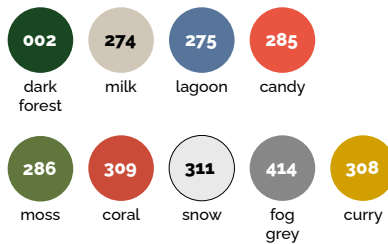

Aura

Astra

Insula

colours for Pebbles / colori per Pebbles

Eclipse

Clear & Colour

Living Patio

Tools