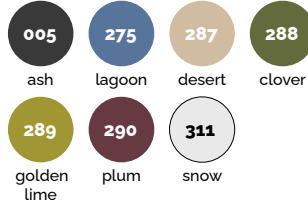

Aura

Astra

Insula

colours for Pebbles / colori per Pebbles

Eclipse

Clear & Colour

Living Patio

Tools