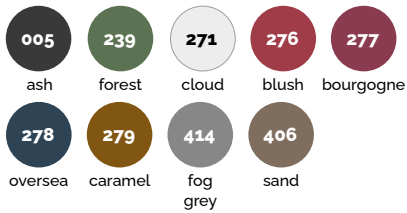

Aura

Astra

Insula

colours for Pebbles / colori per Pebbles

Eclipse

Clear & Colour

Living Patio

Tools