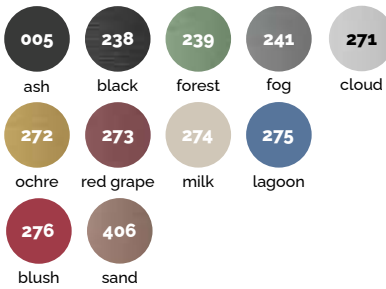

Aura

Astra

Insula

colours for Pebbles / colori per Pebbles

Eclipse

Clear & Colour

Living Patio

Tools