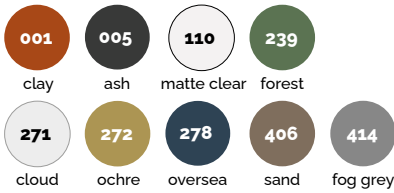

Aura

Astra

Insula

colours for Pebbles / colori per Pebbles

Eclipse

Clear & Colour

Living Patio

Tools