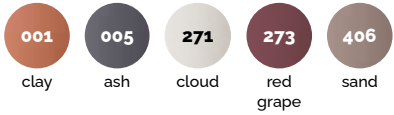

Aura

Astra

Insula

colours for Pebbles / colori per Pebbles

Eclipse

Clear & Colour

Living Patio

Tools