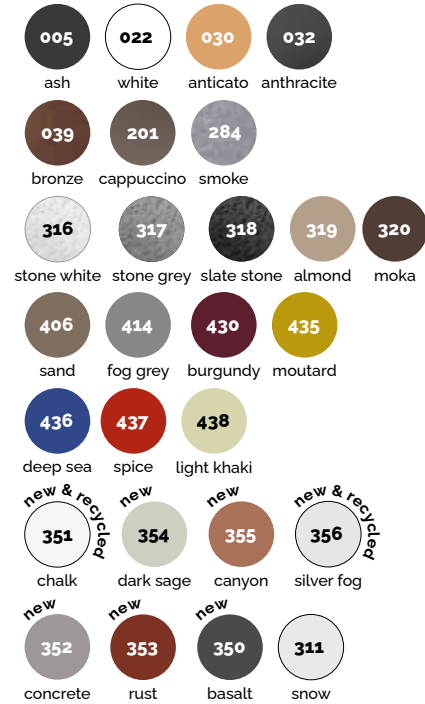

Aura

Astra

Insula

colours for Pebbles / colori per Pebbles

Eclipse

Clear & Colour

Living Patio

Tools