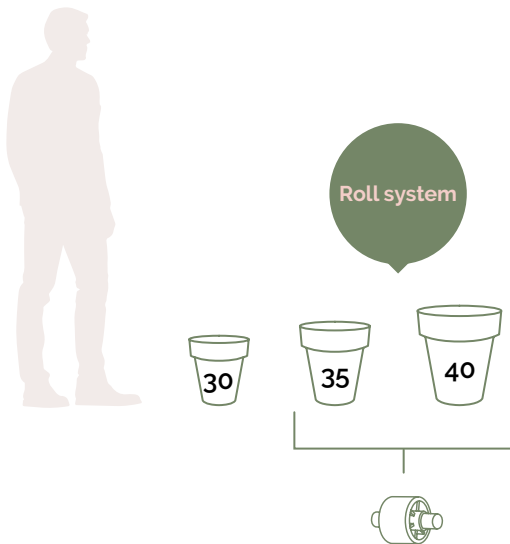

Time

 injection	 100% made from waste	 roll system	 stackable
--	---	---	--

001 clay

237 white

238 black

239 forest

241 fog

406 sand

Insula

code without colour
codice senza colore

topsoil
terraccio

minimum lot
lotto minimo

33 083 030	15 l	Ø30	32,5	18,5	6 pcs	x
33 083 035	23 l	Ø35	38	21,5	4 pcs	Roll system
33 083 040	34 l	Ø40	43,5	24,5	2 pcs	Roll system