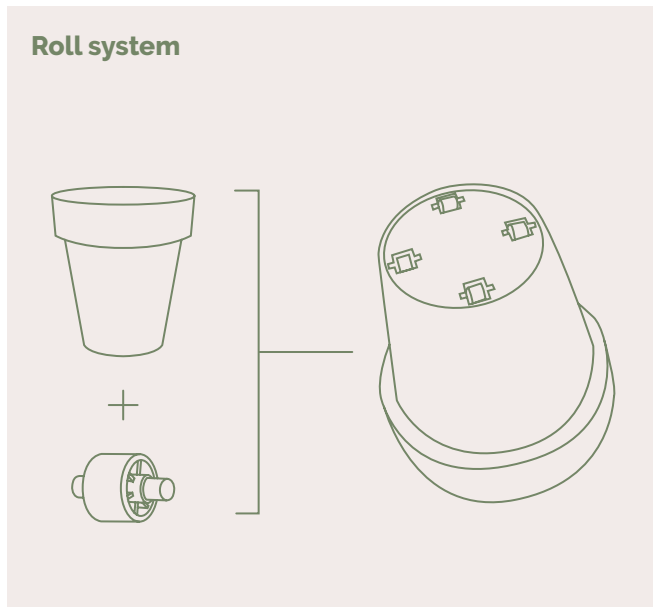

Time

 injection	 100% made from waste	 roll system	 stackable
--	---	---	--

001 clay

237 white

238 black

239 forest

241 fog

406 sand

Insula

code without colour
codice senza colore

topsoil
terraccio

minimum lot
lotto minimo

33 083 030	15 l	Ø30	32,5	18,5	6 pcs	x
33 083 035	23 l	Ø35	38	21,5	4 pcs	Roll system
33 083 040	34 l	Ø40	43,5	24,5	2 pcs	Roll system